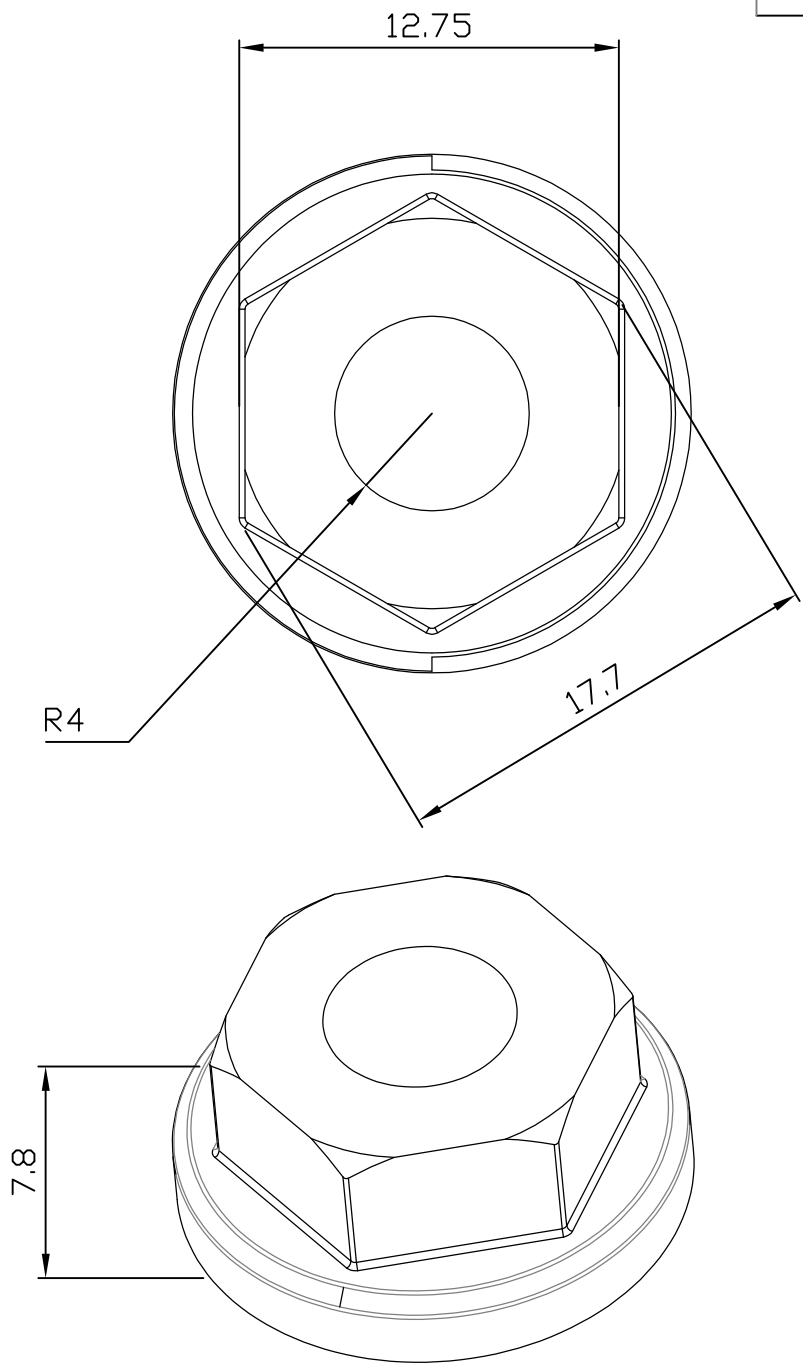

Date	Number	Form Cod

REV	DESCRIPTION					DATE	APVD	
	Designed by	Checked by	Approved by - date	Edition	Date	VYMAND		
	Eslami Fard			1	96/09/28			
			FLANGE-NUT SLOT10	material	dimension	Scale	STD: ISO	
				Steel	MM	1:1		
Qty:	Weight:	Tol:	DRAWING_NUMBER:					
			FLANGE-NUT-SLOT-10					