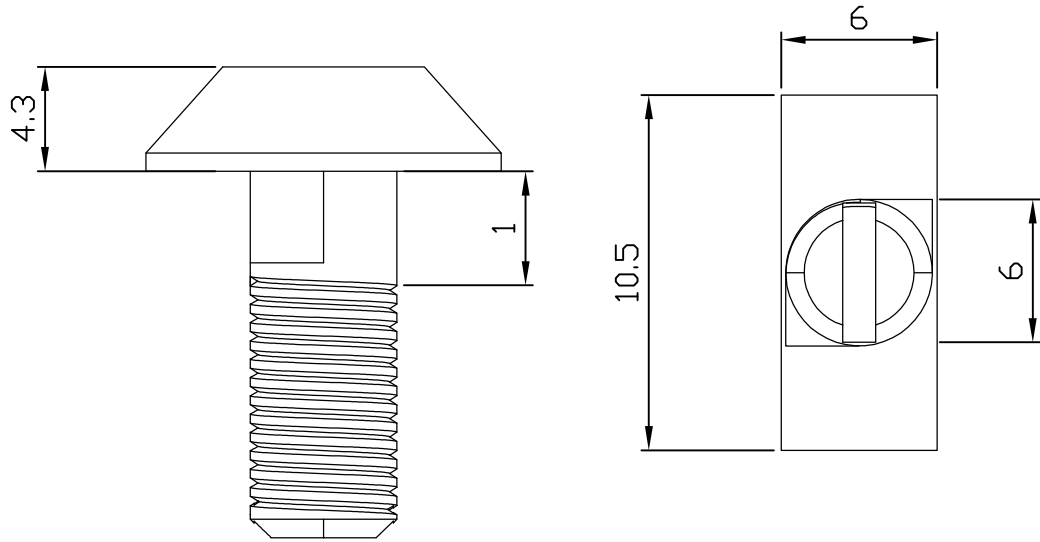

|      |        |          |
|------|--------|----------|
| Date | Number | Form Cod |
|      |        |          |

|     |                             |            |                    |          |           |   |      |
|-----|-----------------------------|------------|--------------------|----------|-----------|---|------|
| REV | DESCRIPTION                 |            |                    |          |           | DATE  | APVD |
|     | Designed by                 | Checked by | Approved by - date | Edition  | Date      | <b>VYMAND</b><br> STD: ISO |      |
|     | Eslami Fard                 |            |                    | 1        | 96/09/28  |   |      |
|     | <b>T-BOLT<br/>SLOT-6-M5</b> |            |                    | material | dimension |   |      |
|     |                             |            |                    | Steel    | MM        | 1:1   |      |
|     | Qty:                        | Weight:    | Tol:               |          |           |   |      |
|     |                             |            |                    |          |           |   |      |